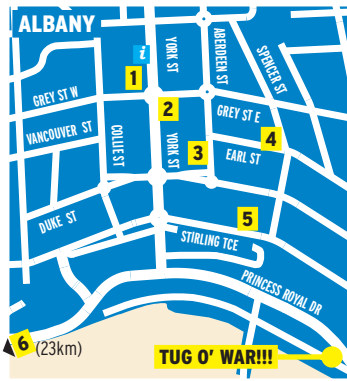

## VENUE MAP

1. Town Hall
2. Premier Hotel
3. Albany Club
4. Earl of Spencer
5. Six Degrees
6. Whaling Station

## THAR SHE BLOWS!

Two great events at the Historic Whaling Station.

**CHEYNES, SEASONG & SHANTY** on board the Cheynes IV whale chaser with **The Offsiders** and **The Dunn Bay Wailers**. Friday 5 July 1pm.

ON THE BEACH AT THE ALBANY BOATSHED, THE UNMISSABLE EVENT OF THE FESTIVAL JUST GOT BIGGER & BETTER!

SOUTHERN PORTS  
ALBANY BUNBURY ESPERANCE

# SUNDAY 7TH JULY FROM 9AM TUG OF WAR 24

Scan the QR code, choose your favourite tugging team and donate on their behalf

TELETHON  
KIDS  
INSTITUTE  
Discover. Prevent. Cure.